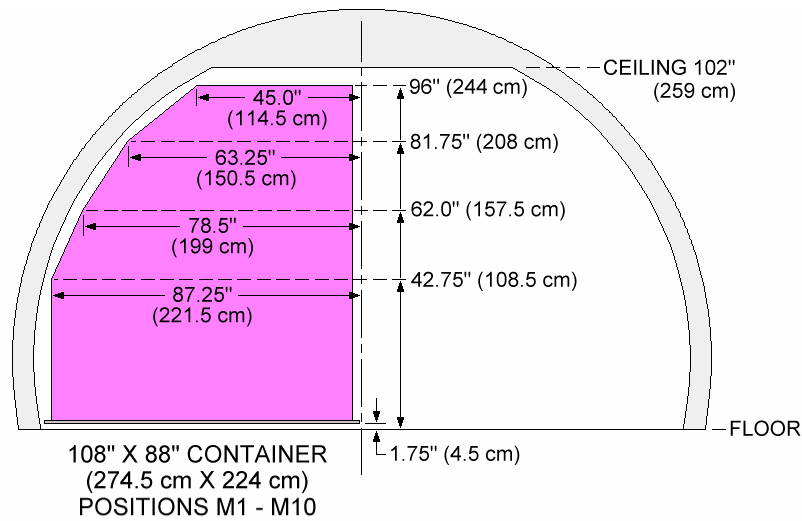

M1R	M2R	M3R	M4R	M5R	M6R	M7R	M8R	M9R	M10R	M11
M1L	M2L	M3L	M4L	M5L	M6L	M7L	M8L	M9L	M10L	

CONFIGURATION C
125" x 96" CENTERLINE x9
88" x 125" CENTERLINE x1

C1	C2	C3	C4	C5	C6	C7	C8	C9	C10
----	----	----	----	----	----	----	----	----	-----

CONFIGURATION D
88" x 125" CENTERLINE

D1	D2	D3	D4	D5	D6	D7	D8	D9	D10	D11	D12	D13
----	----	----	----	----	----	----	----	----	-----	-----	-----	-----

CONFIGURATION E
96" x 125" CENTERLINE

E1	E2	E3	E4	E5	E6	E7	E8	E9	E10	E11	E12
----	----	----	----	----	----	----	----	----	-----	-----	-----

NETTED PALLETS IN POSITION 9 ARE LIMITED TO A HEIGHT OF 91.75" (233 cm).
 NETTED PALLET IN POSITION 10 IS LIMITED TO A HEIGHT OF 78.0" (198 cm).
 ALL OTHER PALLET DIMENSIONS ARE THE SAME AS CONTAINER DIMENSIONS.

NETTED PALLETS IN POSITION 10 ARE LIMITED TO A HEIGHT OF 91.75" (233 cm).
 NETTED PALLET IN POSITION 11 IS LIMITED TO A HEIGHT OF 78.0" (198 cm).
 ALL OTHER PALLET DIMENSIONS ARE THE SAME AS CONTAINER DIMENSIONS.