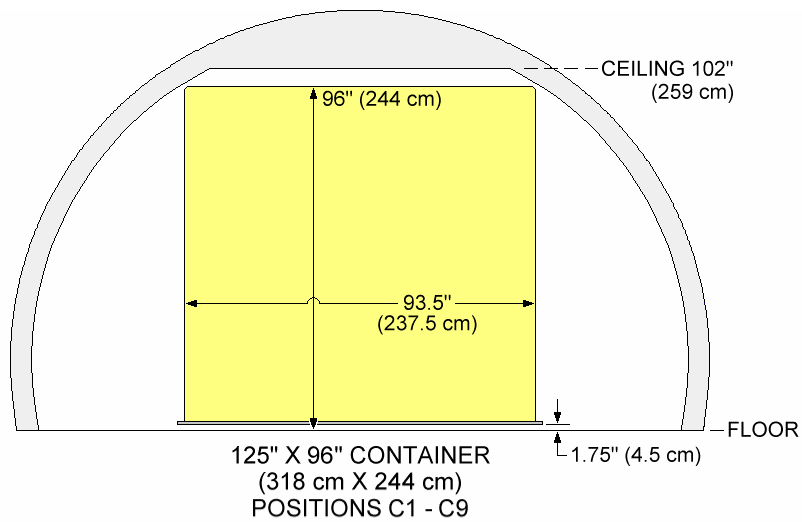

CONFIGURATION A
125" x 88" SIDE BY SIDE x18
88" x 125" CENTERLINE x1

A1R	A2R	A3R	A4R	A5R	A6R	A7R	A8R	A9R	A10
A1L	A2L	A3L	A4L	A5L	A6L	A7L	A8L	A9L	

CONFIGURATION B
108" x 88" SIDE BY SIDE x20
88" x 108" CENTERLINE x1

CONFIGURATION D
88" x 125" CENTERLINE

D1	D2	D3	D4	D5	D6	D7	D8	D9	D10	D11	D12	D13
----	----	----	----	----	----	----	----	----	-----	-----	-----	-----

CONFIGURATION E
96" x 125" CENTERLINE

E1	E2	E3	E4	E5	E6	E7	E8	E9	E10	E11	E12
----	----	----	----	----	----	----	----	----	-----	-----	-----

NETTED PALLETS IN POSITION 9 ARE LIMITED TO A HEIGHT OF 91.75" (233 cm).
 NETTED PALLET IN POSITION 10 IS LIMITED TO A HEIGHT OF 78.0" (198 cm).
 ALL OTHER PALLET DIMENSIONS ARE THE SAME AS CONTAINER DIMENSIONS.

NETTED PALLETS IN POSITION 10 ARE LIMITED TO A HEIGHT OF 91.75" (233 cm).
 NETTED PALLET IN POSITION 11 IS LIMITED TO A HEIGHT OF 78.0" (198 cm).
 ALL OTHER PALLET DIMENSIONS ARE THE SAME AS CONTAINER DIMENSIONS.