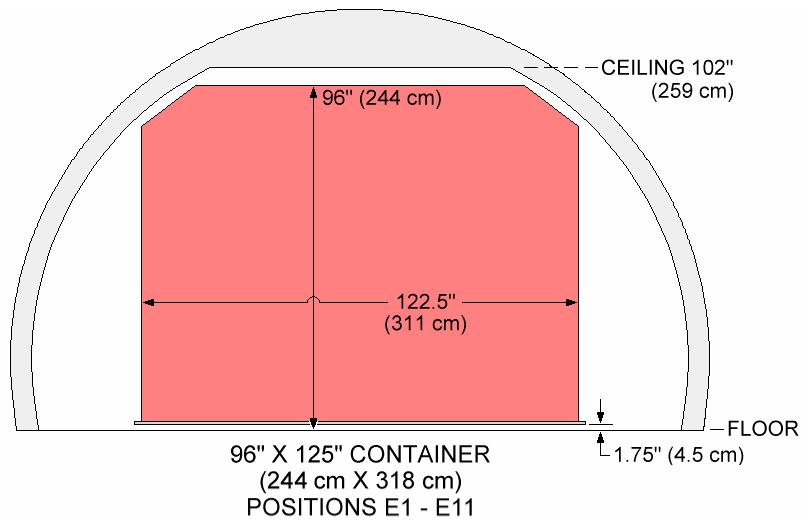

NETTED PALLET IN POSITION 11 IS LIMITED TO A HEIGHT OF 91.75" (233 cm).
NETTED PALLET IN POSITION 12 IS LIMITED TO A HEIGHT OF 78.0" (198 cm).
ALL OTHER PALLET DIMENSIONS ARE THE SAME AS CONTAINER DIMENSIONS.