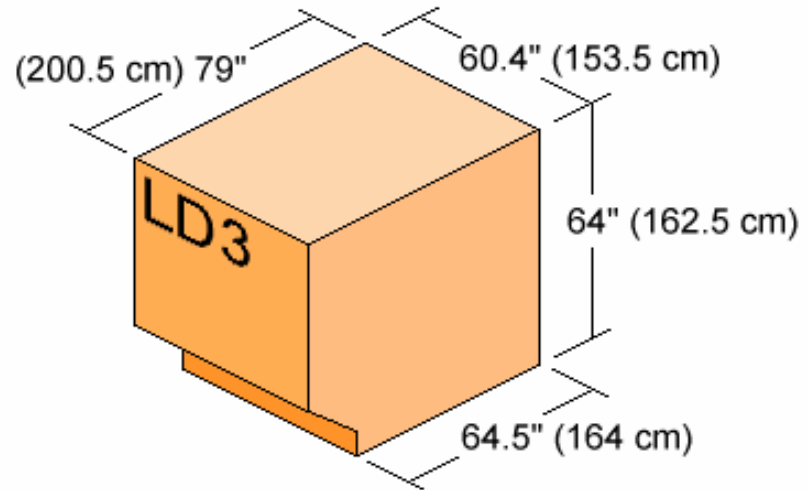

CONFIGURATION A
125" x 88" SIDE BY SIDE x18
88" x 125" CENTERLINE x1

A1R	A2R	A3R	A4R	A5R	A6R	A7R	A8R	A9R	A10
A1L	A2L	A3L	A4L	A5L	A6L	A7L	A8L	A9L	

CONFIGURATION B
108" x 88" SIDE BY SIDE x20
88" x 108" CENTERLINE x1

NETTED PALLET IN POSITION 12 IS LIMITED TO A HEIGHT OF 91.75" (233 cm).
 NETTED PALLET IN POSITION 13 IS LIMITED TO A HEIGHT OF 78.0" (198 cm).
 ALL OTHER PALLET DIMENSIONS ARE THE SAME AS CONTAINER DIMENSIONS.

NETTED PALLET IN POSITION 11 IS LIMITED TO A HEIGHT OF 91.75" (233 cm).
 NETTED PALLET IN POSITION 12 IS LIMITED TO A HEIGHT OF 78.0" (198 cm).
 ALL OTHER PALLET DIMENSIONS ARE THE SAME AS CONTAINER DIMENSIONS.

1 CONTAINER PER ROW
11 OFFSET ROWS

2 CONTAINERS PER ROW
11 SIDE BY SIDE ROWS

1 CONTAINER PER ROW
11 OFFSET ROWS

1 CONTAINER PER ROW
11 OFFSET ROWS

1 CONTAINER PER ROW
11 CENTERLINE ROWS

1 CONTAINER PER ROW
11 CENTERLINE ROWS