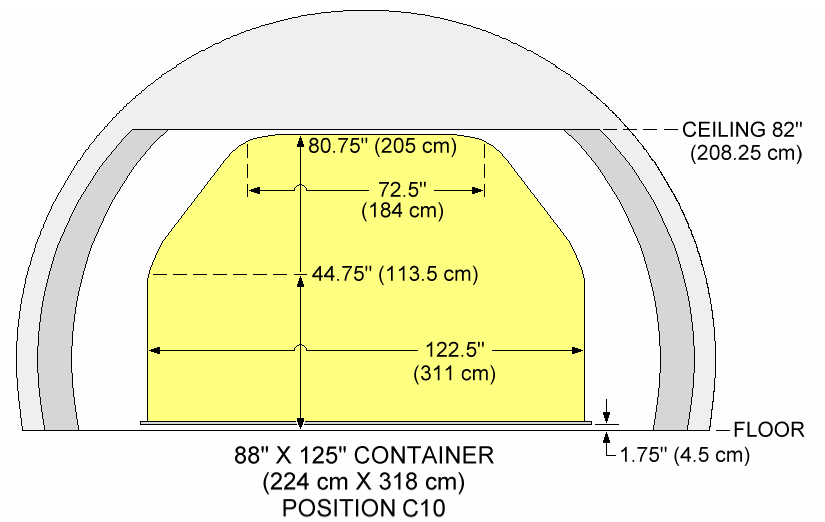

NETTED PALLET IN POSITION 9 IS LIMITED TO A HEIGHT OF 91.75" (233 cm).
NETTED PALLET IN POSITION 10 IS LIMITED TO A HEIGHT OF 78.0" (198 cm).
ALL OTHER PALLET DIMENSIONS ARE THE SAME AS CONTAINER DIMENSIONS.