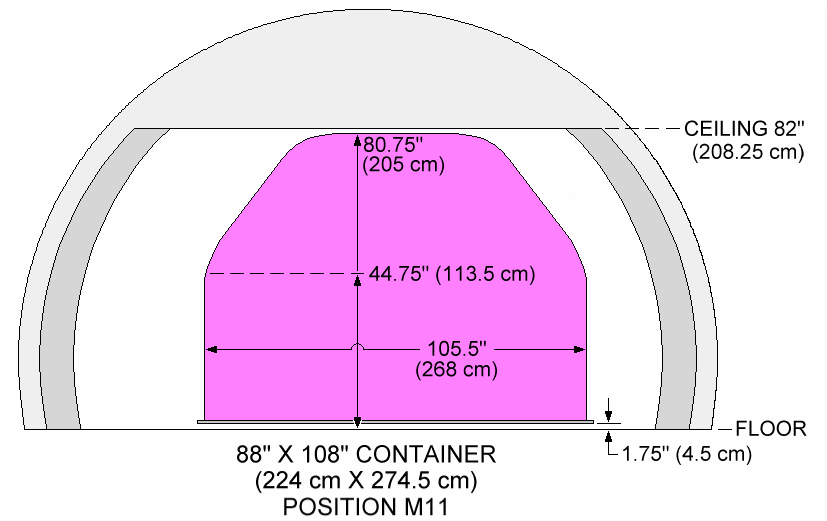

M1R	M2R	M3R	M4R	M5R	M6R	M7R	M8R	M9R	M10R	M11
M1L	M2L	M3L	M4L	M5L	M6L	M7L	M8L	M9L	M10L	

CONFIGURATION C
125" x 96" CENTERLINE x9
88" x 125" CENTERLINE x1

C1	C2	C3	C4	C5	C6	C7	C8	C9	C10
----	----	----	----	----	----	----	----	----	-----

CONFIGURATION D
88" x 125" CENTERLINE

D1	D2	D3	D4	D5	D6	D7	D8	D9	D10	D11	D12	D13
----	----	----	----	----	----	----	----	----	-----	-----	-----	-----

CONFIGURATION E
96" x 125" CENTERLINE

E1	E2	E3	E4	E5	E6	E7	E8	E9	E10	E11	E12
----	----	----	----	----	----	----	----	----	-----	-----	-----

NETTED PALLETS IN POSITION 9 ARE LIMITED TO A HEIGHT OF 91.75" (233 cm).
 NETTED PALLET IN POSITION 10 IS LIMITED TO A HEIGHT OF 78.0" (198 cm).
 ALL OTHER PALLET DIMENSIONS ARE THE SAME AS CONTAINER DIMENSIONS.

NETTED PALLETS IN POSITION 10 ARE LIMITED TO A HEIGHT OF 91.75" (233 cm).
 NETTED PALLET IN POSITION 11 IS LIMITED TO A HEIGHT OF 78.0" (198 cm).
 ALL OTHER PALLET DIMENSIONS ARE THE SAME AS CONTAINER DIMENSIONS.