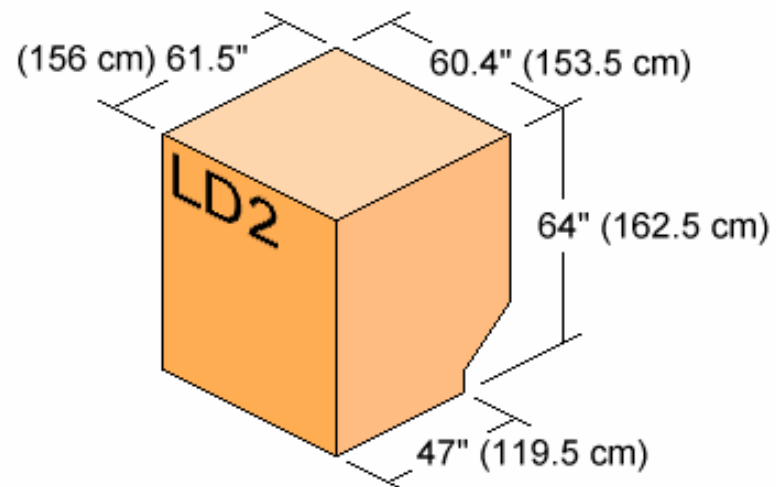

1 CONTAINER PER ROW
11 OFFSET ROWS

2 CONTAINERS PER ROW
11 SIDE BY SIDE ROWS