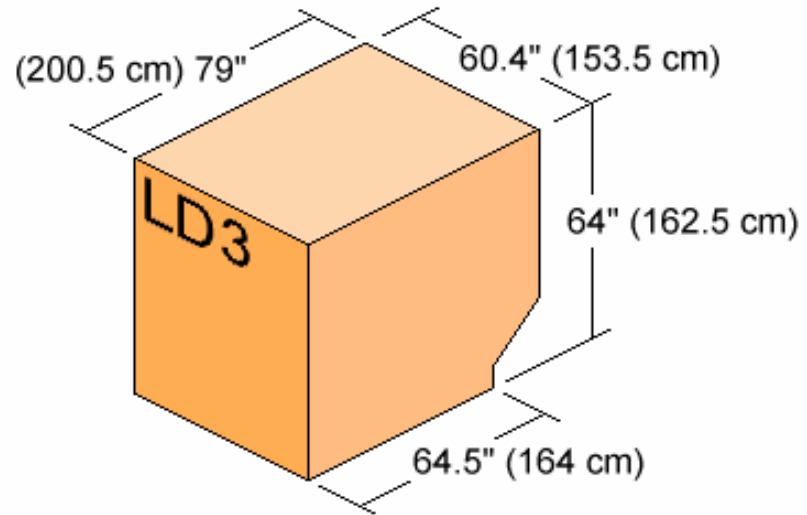

CONFIGURATION A
125" x 88" SIDE BY SIDE x18
88" x 125" CENTERLINE x1

A1R	A2R	A3R	A4R	A5R	A6R	A7R	A8R	A9R	A10
A1L	A2L	A3L	A4L	A5L	A6L	A7L	A8L	A9L	

CONFIGURATION B
108" x 88" SIDE BY SIDE x20
88" x 108" CENTERLINE x1

NETTED PALLET IN POSITION 11 IS LIMITED TO A HEIGHT OF 91.75" (233 cm).
 NETTED PALLET IN POSITION 12 IS LIMITED TO A HEIGHT OF 78.0" (198 cm).
 ALL OTHER PALLET DIMENSIONS ARE THE SAME AS CONTAINER DIMENSIONS.

1 CONTAINER PER ROW
11 OFFSET ROWS

2 CONTAINERS PER ROW
11 SIDE BY SIDE ROWS

1 CONTAINER PER ROW
11 OFFSET ROWS

1 CONTAINER PER ROW
11 OFFSET ROWS

1 CONTAINER PER ROW
11 CENTERLINE ROWS

1 CONTAINER PER ROW
11 CENTERLINE ROWS