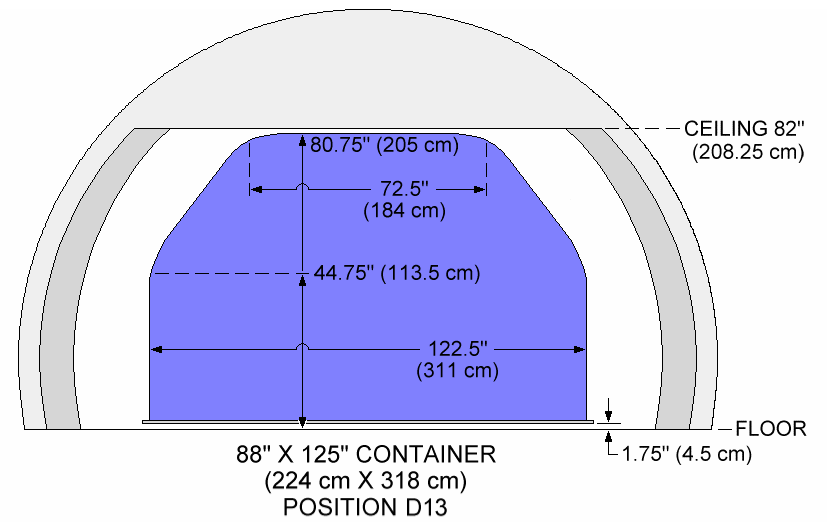

NETTED PALLET IN POSITION 12 IS LIMITED TO A HEIGHT OF 91.75" (233 cm).
NETTED PALLET IN POSITION 13 IS LIMITED TO A HEIGHT OF 78.0" (198 cm).
ALL OTHER PALLET DIMENSIONS ARE THE SAME AS CONTAINER DIMENSIONS.