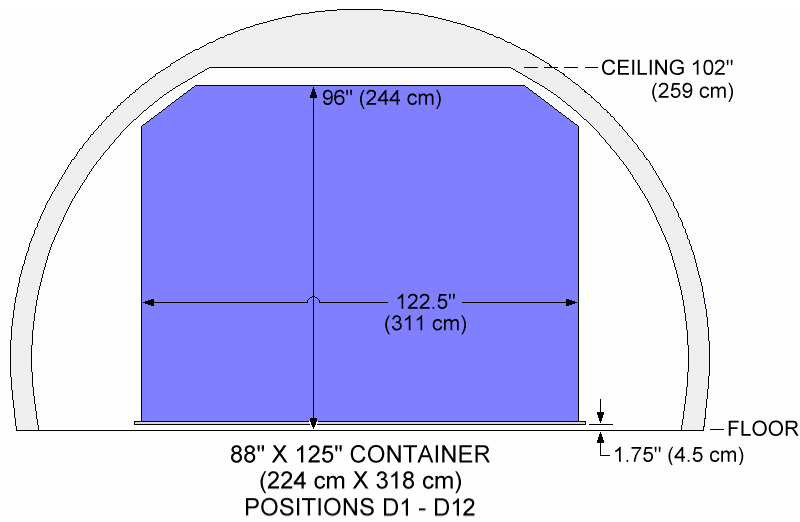

NETTED PALLET IN POSITION 12 IS LIMITED TO A HEIGHT OF 91.75" (233 cm).
NETTED PALLET IN POSITION 13 IS LIMITED TO A HEIGHT OF 78.0" (198 cm).
ALL OTHER PALLET DIMENSIONS ARE THE SAME AS CONTAINER DIMENSIONS.