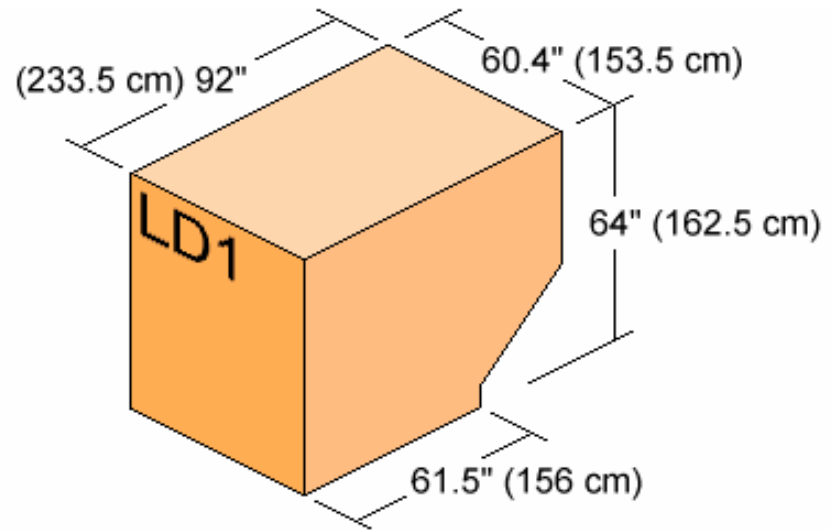

2 CONTAINERS PER ROW
11 SIDE BY SIDE ROWS