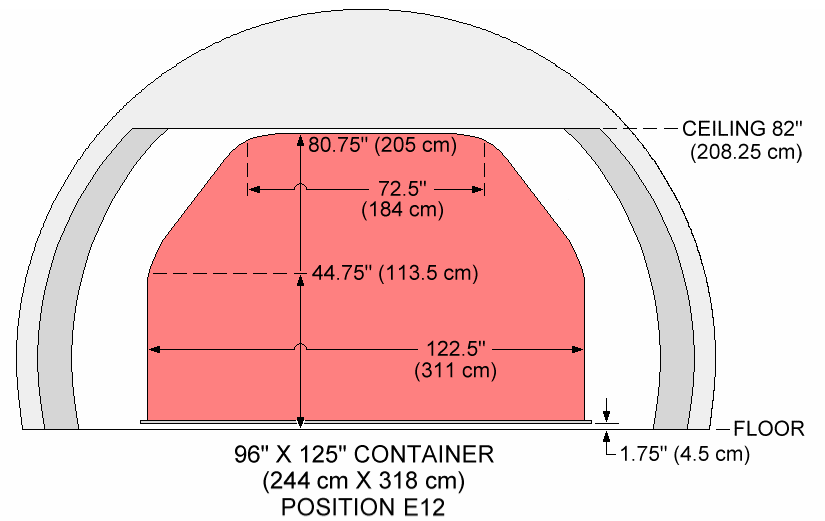

NETTED PALLET IN POSITION 11 IS LIMITED TO A HEIGHT OF 91.75" (233 cm).
NETTED PALLET IN POSITION 12 IS LIMITED TO A HEIGHT OF 78.0" (198 cm).
ALL OTHER PALLET DIMENSIONS ARE THE SAME AS CONTAINER DIMENSIONS.