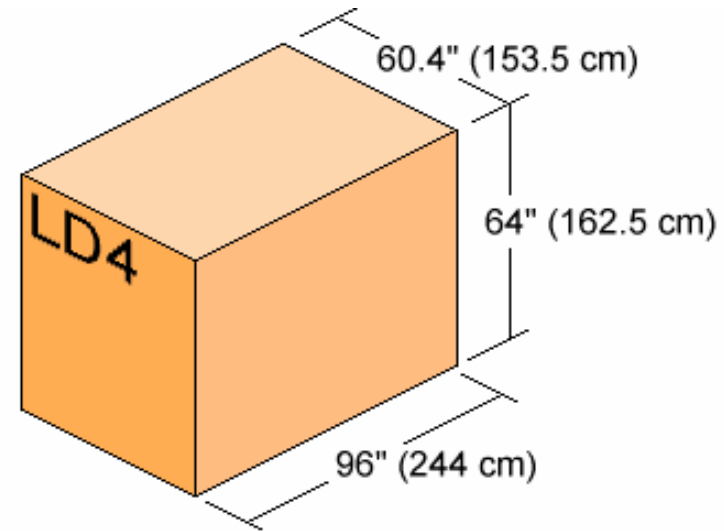

CONFIGURATION A
125" x 88" SIDE BY SIDE x18
88" x 125" CENTERLINE x1

A1R	A2R	A3R	A4R	A5R	A6R	A7R	A8R	A9R	A10
A1L	A2L	A3L	A4L	A5L	A6L	A7L	A8L	A9L	

CONFIGURATION B
108" x 88" SIDE BY SIDE x20
88" x 108" CENTERLINE x1

NETTED PALLET IN POSITION 9 IS LIMITED TO A HEIGHT OF 91.75" (233 cm).
 NETTED PALLET IN POSITION 10 IS LIMITED TO A HEIGHT OF 78.0" (198 cm).
 ALL OTHER PALLET DIMENSIONS ARE THE SAME AS CONTAINER DIMENSIONS.

NETTED PALLET IN POSITION 11 IS LIMITED TO A HEIGHT OF 91.75" (233 cm).
 NETTED PALLET IN POSITION 12 IS LIMITED TO A HEIGHT OF 78.0" (198 cm).
 ALL OTHER PALLET DIMENSIONS ARE THE SAME AS CONTAINER DIMENSIONS.

1 CONTAINER PER ROW
11 OFFSET ROWS

2 CONTAINERS PER ROW
11 SIDE BY SIDE ROWS

1 CONTAINER PER ROW
11 OFFSET ROWS

1 CONTAINER PER ROW
11 OFFSET ROWS

1 CONTAINER PER ROW
11 CENTERLINE ROWS

1 CONTAINER PER ROW
11 CENTERLINE ROWS